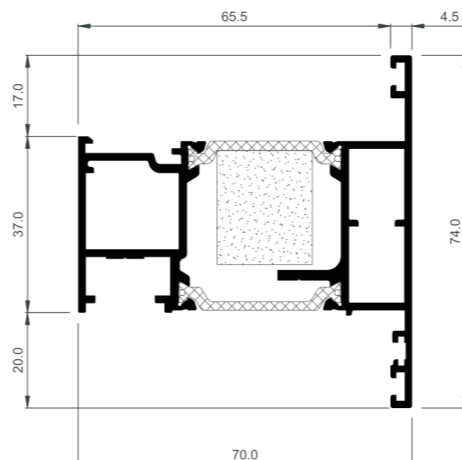

# CASEMENT

COR-3831 Window frame HI  
COR-3830 Window frame

COR-3833 Balcony frame HI  
COR-3832 Balcony frame

COR-3845 Frame extension

COR-3848 Frame extension 20 mm HI  
COR-3847 Frame extension 20 mm

COR-3810 Bead 30 mm

COR-3811 Bead 14 mm

COR-3883 Flush balcony frame HI  
COR-3882 Flush balcony frame

COR-3821 Slim sash HI  
COR-3820 Slim sash

COR-3823 Heavy duty sash HI  
COR-3822 Heavy duty sash

COR-3853 Flush transom 70 mm HI  
COR-3852 Flush transom 70 mm