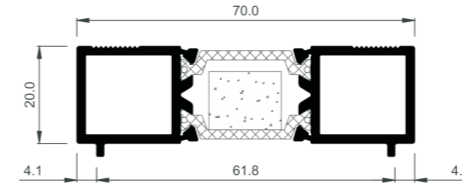

# CASEMENT

COR-3831 Window frame HI  
COR-3830 Window frame

COR-3833 Balcony frame HI  
COR-3832 Balcony frame

COR-3845 Frame extension

COR-3848 Frame extension 20 mm HI  
COR-3847 Frame extension 20 mm

COR-3810 Bead 30 mm