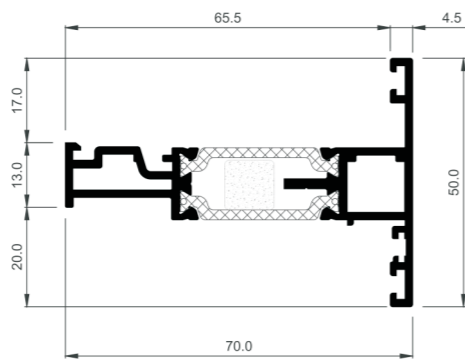

# CASEMENT

COR-3831 Window frame HI  
COR-3830 Window frame

COR-3833 Balcony frame HI  
COR-3832 Balcony frame

COR-3845 Frame extension

COR-3848 Frame extension 20 mm HI  
COR-3847 Frame extension 20 mm

COR-3810 Bead 30 mm

COR-3811 Bead 14 mm

COR-3883 Flush balcony frame HI  
COR-3882 Flush balcony frame

COR-3821 Slim sash HI  
COR-3820 Slim sash

COR-3823 Heavy duty sash HI  
COR-3822 Heavy duty sash

COR-3853 Flush transom 70 mm HI  
COR-3852 Flush transom 70 mm

COR-7358 Adjustable corne male

COR-3838 Subcill 230 mm

COR-3837 Subcill 180 mm

COR-3735 150 mm drainage subcill

COR-3836 Subcill 90 mm