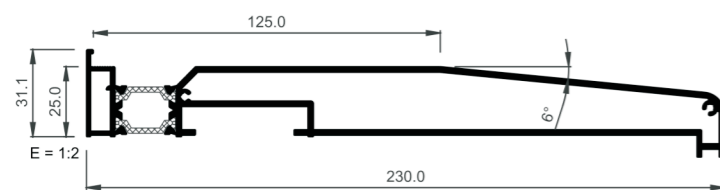

COR-3851 Transom 60 mm HI  
COR-3850 (Transom 60 mm)

COR-3866 Converter HI  
COR-3865 Converter

COR-7354 Frame joint profile

COR-7359 Straight corner

COR-7980 Adjustable corner

COR-7357 Adjustable corne female

COR-7358 Adjustable corne male

COR-3838 Subcill 230 mm

COR-3837 Subcill 180 mm

COR-3735 150 mm drainage subcill

COR-3836 Subcill 90 mm