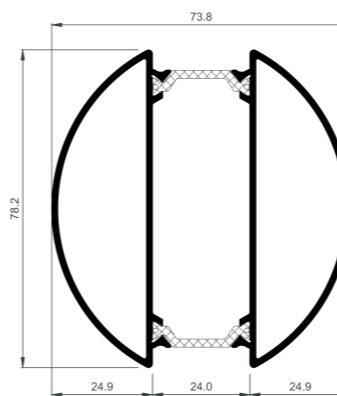

COR-3851 Transom 60 mm HI  
COR-3850 (Transom 60 mm)

COR-3866 Converter HI  
COR-3865 Converter

COR-7354 Frame joint profile

COR-7359 Straight corner

COR-7980 Adjustable corner

COR-7357 Adjustable corne female

COR-7358 Adjustable corne male

COR-3838 Subcill 230 mm

COR-3837 Subcill 180 mm

COR-3735 150 mm drainage subcill

COR-3836 Subcill 90 mm