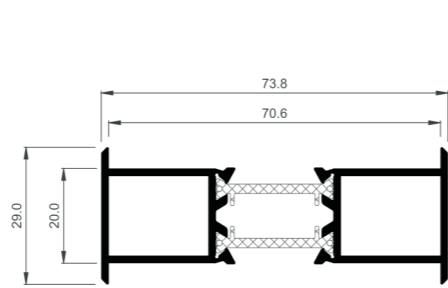

COR-7354 Frame joint profile