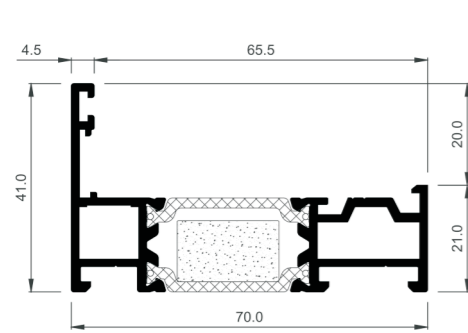

# CASEMENT

COR-3831 Window frame HI  
COR-3830 Window frame

COR-3833 Balcony frame HI  
COR-3832 Balcony frame

COR-3845 Frame extension

COR-3848 Frame extension 20 mm HI  
COR-3847 Frame extension 20 mm

COR-3810 Bead 30 mm

COR-3811 Bead 14 mm

COR-3883 Flush balcony frame HI  
COR-3882 Flush balcony frame

COR-3821 Slim sash HI  
COR-3820 Slim sash

COR-3823 Heavy duty sash HI  
COR-3822 Heavy duty sash

COR-3853 Flush transom 70 mm HI  
COR-3852 Flush transom 70 mm