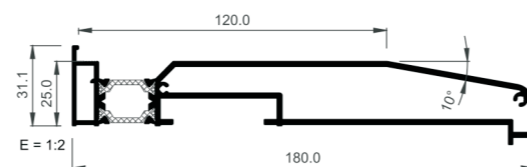

COR-3851 Transom 60 mm HI  
COR-3850 (Transom 60 mm)

COR-3866 Converter HI  
COR-3865 Converter

COR-7354 Frame joint profile

COR-7359 Straight corner

COR-7980 Adjustable corner

COR-7357 Adjustable corne female

COR-7358 Adjustable corne male

COR-3838 Subcill 230 mm

COR-3837 Subcill 180 mm

COR-3735 150 mm drainage subcill

COR-3836 Subcill 90 mm