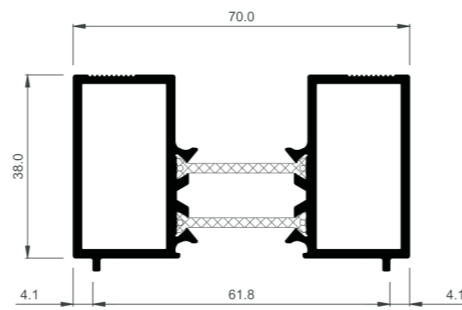

# CASEMENT

COR-3831 Window frame HI  
COR-3830 Window frame

COR-3833 Balcony frame HI  
COR-3832 Balcony frame

COR-3845 Frame extension

COR-3848 Frame extension 20 mm HI  
COR-3847 Frame extension 20 mm

COR-3810 Bead 30 mm

COR-3811 Bead 14 mm

COR-3883 Flush balcony frame HI  
COR-3882 Flush balcony frame

COR-3821 Slim sash HI  
COR-3820 Slim sash

COR-3823 Heavy duty sash HI  
COR-3822 Heavy duty sash

COR-3853 Flush transom 70 mm HI  
COR-3852 Flush transom 70 mm

COR-7358 Adjustable corne male

COR-3838 Subcill 230 mm

COR-3837 Subcill 180 mm

COR-3735 150 mm drainage subcill

COR-3836 Subcill 90 mm