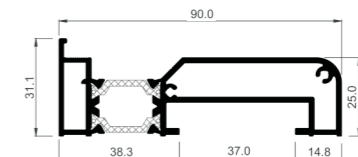

COR-7358 Adjustable corne male

COR-3838 Subcill 230 mm

COR-3837 Subcill 180 mm

COR-3735 150 mm drainage subcill

COR-3836 Subcill 90 mm