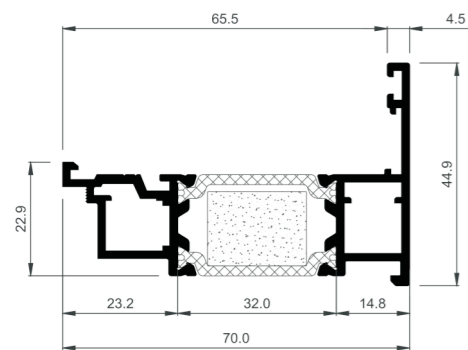

COR-3866 Converter HI
COR-3865 Converter