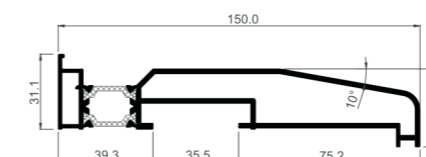

COR-3851 Transom 60 mm HI  
COR-3850 (Transom 60 mm)

COR-3866 Converter HI  
COR-3865 Converter

COR-7354 Frame joint profile

COR-7359 Straight corner

COR-7980 Adjustable corner

COR-7357 Adjustable corne female

COR-7358 Adjustable corne male

COR-3838 Subcill 230 mm

COR-3837 Subcill 180 mm

COR-3735 150 mm drainage subcill

COR-3836 Subcill 90 mm