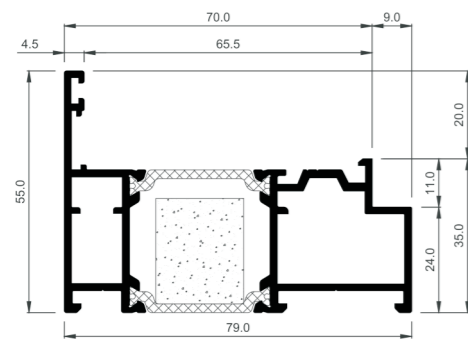

# CASEMENT

COR-3831 Window frame HI  
COR-3830 Window frame

COR-3833 Balcony frame HI  
COR-3832 Balcony frame

COR-3845 Frame extension

COR-3848 Frame extension 20 mm HI  
COR-3847 Frame extension 20 mm

COR-3810 Bead 30 mm

COR-3811 Bead 14 mm

COR-3883 Flush balcony frame HI  
COR-3882 Flush balcony frame

COR-3821 Slim sash HI  
COR-3820 Slim sash

COR-3823 Heavy duty sash HI  
COR-3822 Heavy duty sash

COR-3853 Flush transom 70 mm HI  
COR-3852 Flush transom 70 mm