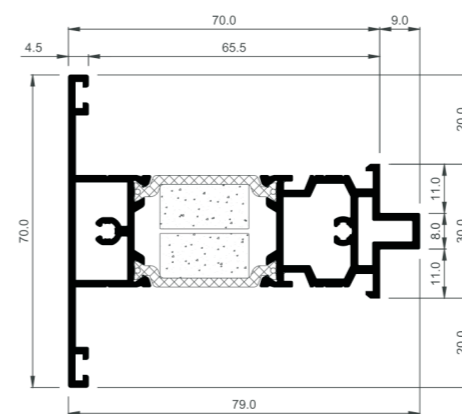

# CASEMENT

COR-3831 Window frame HI  
COR-3830 Window frame

COR-3833 Balcony frame HI  
COR-3832 Balcony frame

COR-3845 Frame extension

COR-3848 Frame extension 20 mm HI  
COR-3847 Frame extension 20 mm

COR-3810 Bead 30 mm

COR-3811 Bead 14 mm

COR-3883 Flush balcony frame HI  
COR-3882 Flush balcony frame

COR-3821 Slim sash HI  
COR-3820 Slim sash

COR-3823 Heavy duty sash HI  
COR-3822 Heavy duty sash

COR-3853 Flush transom 70 mm HI  
COR-3852 Flush transom 70 mm