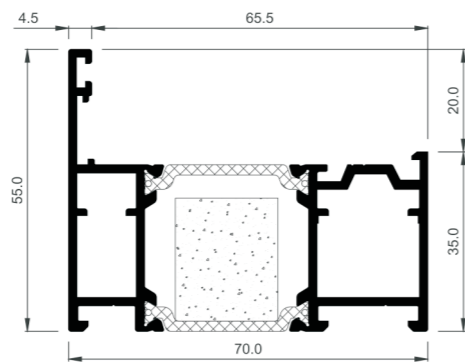

# CASEMENT

COR-3831 Window frame HI  
COR-3830 Window frame

COR-3833 Balcony frame HI  
COR-3832 Balcony frame

COR-3845 Frame extension

COR-3848 Frame extension 20 mm HI  
COR-3847 Frame extension 20 mm

COR-3810 Bead 30 mm

COR-3811 Bead 14 mm

COR-3883 Flush balcony frame HI  
COR-3882 Flush balcony frame

COR-3821 Slim sash HI  
COR-3820 Slim sash

COR-3823 Heavy duty sash HI  
COR-3822 Heavy duty sash

COR-3853 Flush transom 70 mm HI  
COR-3852 Flush transom 70 mm