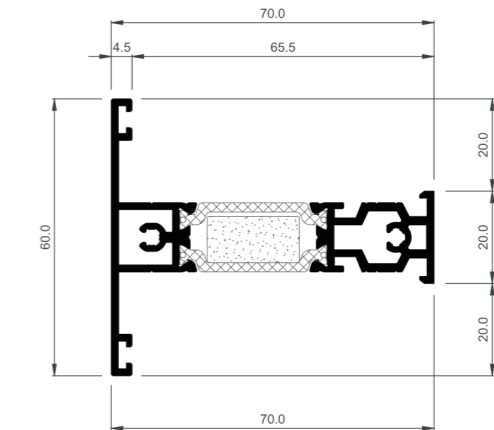

# CASEMENT

COR-3831 Window frame HI  
COR-3830 Window frame

COR-3833 Balcony frame HI  
COR-3832 Balcony frame

COR-3845 Frame extension

COR-3848 Frame extension 20 mm HI  
COR-3847 Frame extension 20 mm

COR-3810 Bead 30 mm

COR-3811 Bead 14 mm

COR-3883 Flush balcony frame HI  
COR-3882 Flush balcony frame

COR-3821 Slim sash HI  
COR-3820 Slim sash

COR-3823 Heavy duty sash HI  
COR-3822 Heavy duty sash

COR-3853 Flush transom 70 mm HI  
COR-3852 Flush transom 70 mm

COR-7358 Adjustable corne male

COR-3838 Subcill 230 mm

COR-3837 Subcill 180 mm

COR-3735 150 mm drainage subcill

COR-3836 Subcill 90 mm