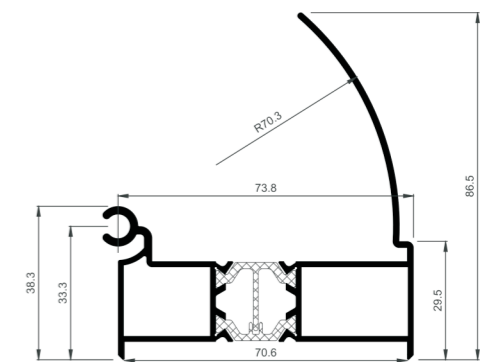

COR-3851 Transom 60 mm HI  
COR-3850 (Transom 60 mm)

COR-3866 Converter HI  
COR-3865 Converter

COR-7354 Frame joint profile

COR-7359 Straight corner

COR-7980 Adjustable corner

COR-7357 Adjustable corne female

COR-7358 Adjustable corne male

COR-3838 Subcill 230 mm

COR-3837 Subcill 180 mm

COR-3735 150 mm drainage subcill

COR-3836 Subcill 90 mm