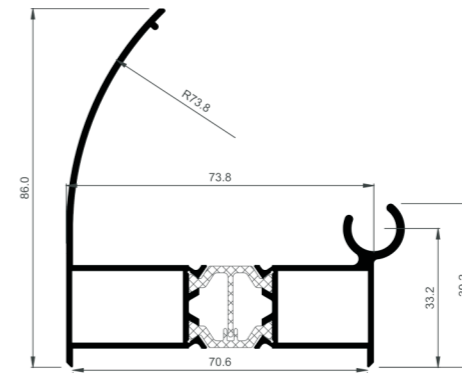

COR-3851 Transom 60 mm HI  
COR-3850 (Transom 60 mm)

COR-3866 Converter HI  
COR-3865 Converter

COR-7354 Frame joint profile

COR-7359 Straight corner

COR-7980 Adjustable corner

COR-7357 Adjustable corne female

COR-7358 Adjustable corne male

COR-3838 Subcill 230 mm

COR-3837 Subcill 180 mm

COR-3735 150 mm drainage subcill

COR-3836 Subcill 90 mm